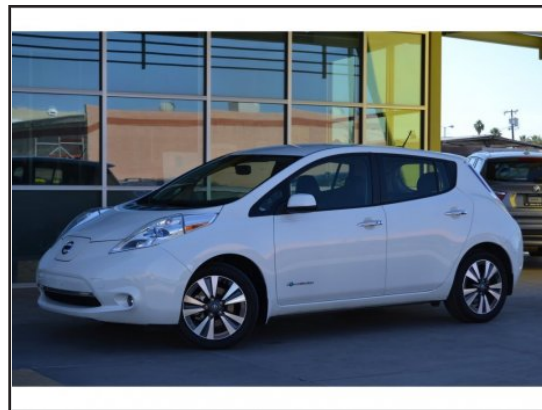

## 2016 Nissan Leaf SL

**Miles:** 20,756  
**Type:** Car (Sedan)  
**Color:** Glacier White  
**Interior:** Black  
**Drivetrain:** Front Wheel Drive  
**Transmission:** Automatic (1 Speed)  
**Stock #:** 308239  
**VIN:** 1N4BZ0CP9GC308239

**COMMENTS:** The 2016 Leaf SV offers features like intelligent touchscreen navigation, back-up camera heated seats and proximity Smart Key. No more need to stop for fuel in this spacious, quiet Nissan cabin with modern and ample features, complimented by snappy electric torque and acceleration. The range for the Leaf on a single charge is around 107 miles (fewer on the highway) and efficiency ratings equate to over 112 MPG in electricity! These make for an amazing daily commute vehicles! Come test drive today, and view our great selection of other electric and hybrid gas saving vehicles at Lesueur Car Co.