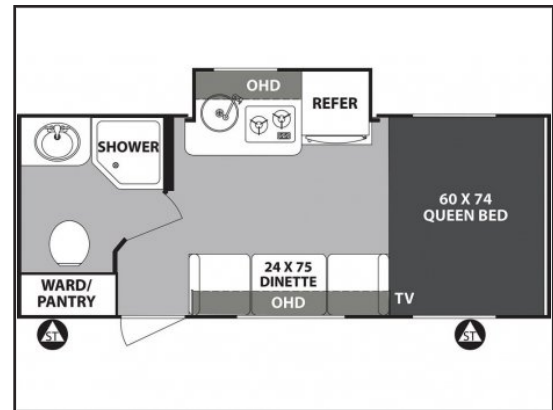

South Thompson Motors & RV

2449 Trans Canada Hwy E, Kamloops, BC, V2C 4A9

1 (888) 871-4058

2019 RPOD 180

Type: RV (Travel Trailer)
Slideouts: 1
Weight (lbs): 2,662
Stock #: V017323

~~\$30,959~~
\$25,488

Prices are plus taxes, license, and a documentation fee.
Confirm all details and specifications with the dealer.