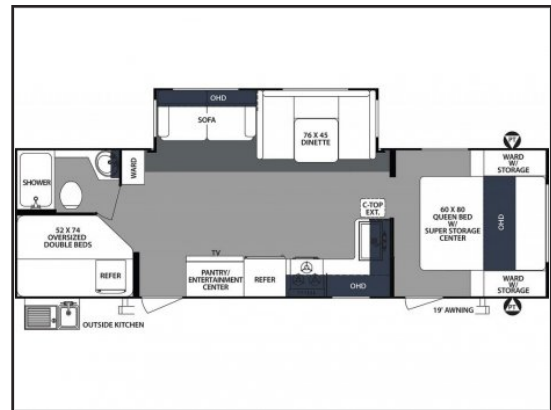

South Thompson Motors & RV

2449 Trans Canada Hwy E, Kamloops, BC, V2C 4A9

1 (888) 871-4058

2019 SURVEYOR 287BHSS

Type: RV (Travel Trailer)
Colour: WHITE
Slideouts: 1
Weight (lbs): 6,065
Stock #: 477667

**See dealer for
pricing details**