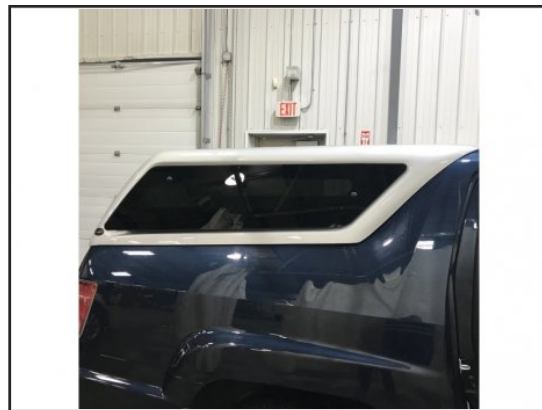

Lloydminster Honda

1904 50 Ave, Lloydminster, AB, T9V 2W7

(780) 875-8355

2014 Honda Ridgeline Nomad II Canopy

Type: Truck
Colour: Alabaster Silver M...
Drivetrain: Four Wheel Drive
Transmission: Automatic (5 Speed)
Stock #: 07-14CANOPY

\$2,500

COMMENTS: Nomad II Canopy designed to fit Honda Ridgeline from 2007 - 2014 models. In good condition and has vents on both sides of the Canopy. To get your hands on this call in or come on down and meet our friendly and knowledgeable staff at Lloydminster Honda.