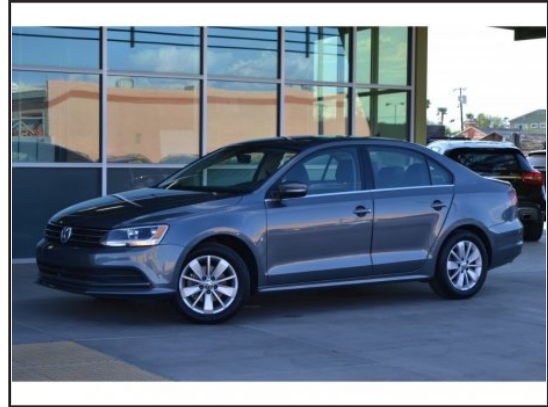

2016 Volkswagen Jetta 1.4T SE w/Connectivity

Miles: 20,939
Type: Car (Sedan)
Color: Platinum Gray Meta...
Interior: Titan Black
Drivetrain: Front Wheel Drive
Transmission: Automatic (6 Speed)
Engine: 1.4L Turbo 4 Cyl.
Stock #: 405938
VIN: 3VWD67AJ7GM405938

~~\$14,777~~
\$13,797

FEATURES

- Air Conditioning
- Alloy Wheels
- Auxiliary Audio Input
- Back-Up Camera
- Bluetooth Connection
- Brake Assist
- Cd Player
- Child Safety Locks
- Cruise Control
- Driver Vanity Mirror
- HD Radio
- Heated Mirrors
- Heated Seats
- Intermittent Wipers
- Keyless Entry
- Keyless Start
- Mp3 Player
- Passenger Air Bag Sensor
- Passenger Vanity Mirror
- Power Locks
- Power Mirrors
- Power Steering
- Power Windows
- Radio
- Stability Control
- Steering Wheel Audio Controls
- Sun/moonroof
- Tilt Steering
- Telescopic Steering
- Traction Control
- Titan Black, v-tex Leatherette Seat Trim

COMMENTS: These 2016 Jetta SEs are pretty awesome and come loaded with great interior features. The SE trim options include a user friendly touchscreen interface and back-up camera, plus Bluetooth and heated leatherette bucket seating. It's a car you wont dread spending your daily commute in; you may actually start to look forward to! This model gets about 39 MPG highway with a turbocharged 1.4L engine, and seats 5. Come in and have a look at this and the rest of our huge VW selection, today!